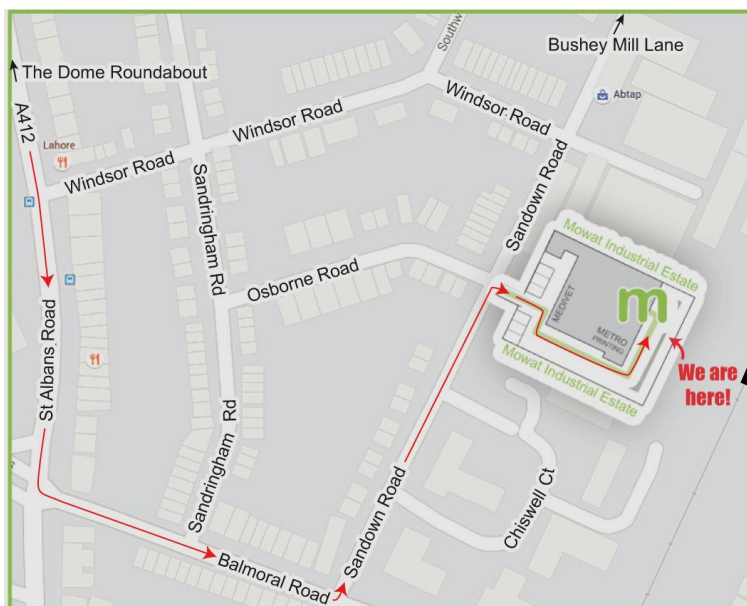

(Visit <http://www.mapac.com/education/parents> for updates and shop opening times which may vary!)

Shop address: 11, Mowat Industrial Estate, Sandown Rd, Watford WD24 7UZ

3. ONLINE ORDERING GUIDE

Our aim is that all orders are sent out within 10 working days. During the busy summer period, it can take a little longer, so please allow us some extra time to get your order to you.